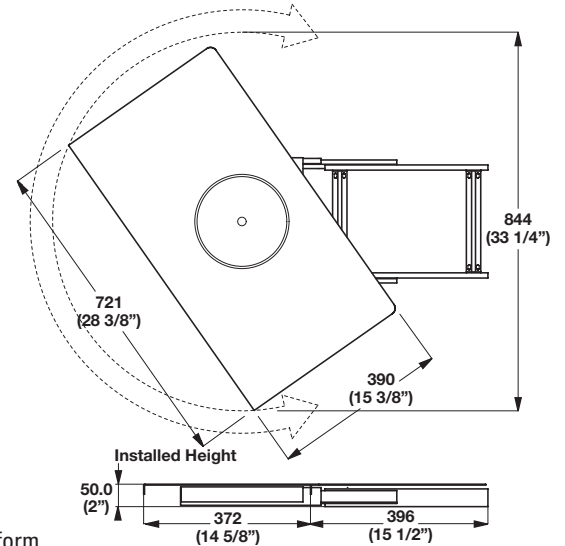

Television Extension Swivels

- Load rating: 60 kg (132 lbs.)
- Ball cage guided runners

Note: Depending on installation and where load is actually placed, the weight rating can change (leverage effect). For commercial use, please conduct your own test. Mounting to shelf (slides) must be done with through-bolt.

Full Extension TV Swivel

- Full size platform
- No need to manufacture platform for TV
- Pull-out strip for easy operation
- Pivot range 103°

Material: Slides: steel, galvanized

Platform: steel

Color

black

Packing: 1 pc.

Item No.

423.93.310

Full Extension TV Swivel

- Platform designed to carry custom top plate of individual size
- Pivot range 360°

Material: Slides: steel, galvanized

Platform: steel

Color