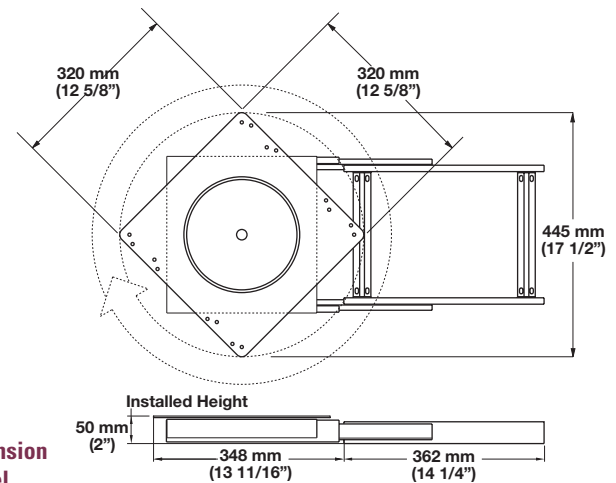

Television Extension Swivels

- Load rating: 60 kg (132 lbs.)
- Ball cage guided runners

Note: Depending on installation and where load is actually placed, the weight rating can change (leverage effect). For commercial use, please conduct your own test. Mounting to shelf (slides) must be done with through-bolt.

Full Extension TV Swivel

- Full size platform
- No need to manufacture platform for TV
- Pull-out strip for easy operation
- Pivot range 103°

Material: Slides: steel, galvanized

Platform: steel

Color

black

Packing: 1 pc.

Item No.

423.93.310

Full Extension TV Swivel

- Platform designed to carry custom top plate of individual size
- Pivot range 360°

Material: Slides: steel, galvanized

Platform: steel

Color