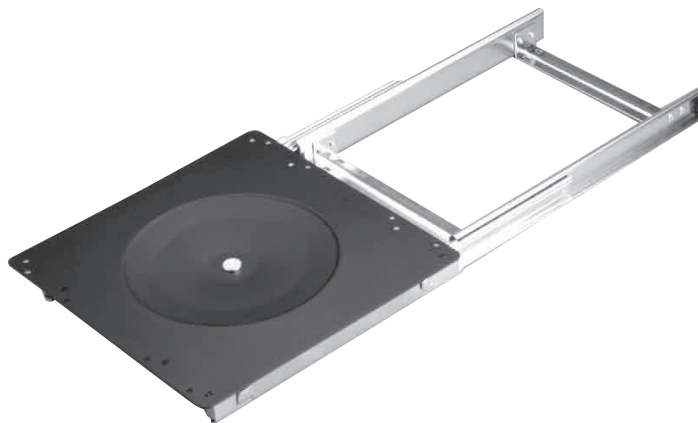

Television Extension Swivels

- Load rating: 60 kg (132 lbs.)
- Ball cage guided runners

Note: Depending on installation and where load is actually placed, the weight rating can change (leverage effect). For commercial use, please conduct your own test. Mounting to shelf (slides) must be done with through-bolt.

Full Extension TV Swivel

- Full size platform
- No need to manufacture platform for TV
- Pull-out strip for easy operation
- Pivot range 103°

Material: Slides: steel, galvanized

Platform: steel

Color

black

Packing: 1 pc.

Item No.

423.93.310

Full Extension TV Swivel

- Platform designed to carry custom top plate of individual size
- Pivot range 360°

Material: Slides: steel, galvanized

Platform: steel

Color