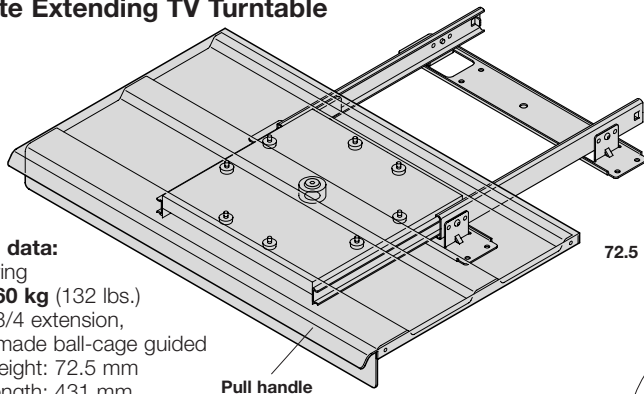

Television Extension Swivels

Colorette Extending TV Turntable

Technical data:

Load-bearing capacity: **60 kg** (132 lbs.)
 Runners: 3/4 extension, precision-made ball-cage guided
 Installed height: 72.5 mm
 Installed length: 431 mm
 Extension length: 270 mm
 Base panel dimensions: 650 x 400 mm
 Turntable range: 90° each side
 Finish: Guides: steel, galvanized
 Other parts: steel, epoxy-coated

Pull handle

Color	Cat. No.
gray brown	421.98.130

Packing: 1 pc. complete with mounting hardware

Color E Extending TV Turntable

Technical data:

Load bearing capacity: **60 kg** (132 lbs.)
 Runners: full extension, precision-made ball-cage guided
 Installed height: 72.5 mm
 Installed length: 431 mm
 Extension length: 370 mm
 Base panel dimensions: 650 x 400 mm
 Turntable range: 90° each side
 Finish: Guides: steel, galvanized
 Other parts: steel, epoxy-coated

Pull handle

Color	Cat. No.
gray brown	421.98.149

Packing: 1 pc. complete with mounting hardware

Colorvaria V Extending TV Turntable

Technical data:

Load-bearing capacity: **60 kg** (132 lbs.)
 Runners: full extension
 Installed height: 62 mm
 Installation length: 370 mm
 Extension length: 370 mm
 Base panel dimensions: 300 x 300 mm
 Turntable range: 360° (90° each side for a top plate with trim panels.)