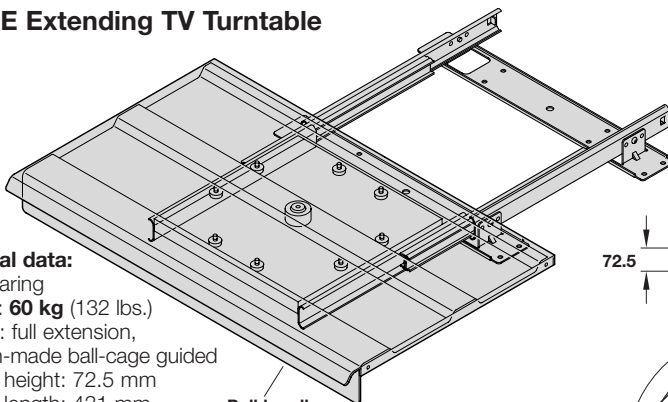

Television Extension Swivels

Colorette Extending TV Turntable

Technical data:

Load-bearing capacity: **60 kg** (132 lbs.)
 Runners: 3/4 extension, precision-made ball-cage guided
 Installed height: 72.5 mm
 Installed length: 431 mm
 Extension length: 270 mm
 Base panel dimensions: 650 x 400 mm
 Turntable range: 90° each side
 Finish: Guides: steel, galvanized
 Other parts: steel, epoxy-coated

Pull handle

Color	Cat. No.
gray brown	421.98.130

Packing: 1 pc. complete with mounting hardware

Color E Extending TV Turntable

Technical data:

Load bearing capacity: **60 kg** (132 lbs.)
 Runners: full extension, precision-made ball-cage guided
 Installed height: 72.5 mm
 Installed length: 431 mm
 Extension length: 370 mm
 Base panel dimensions: 650 x 400 mm
 Turntable range: 90° each side
 Finish: Guides: steel, galvanized
 Other parts: steel, epoxy-coated

Pull handle

Color	Cat. No.
gray brown	421.98.149

Packing: 1 pc. complete with mounting hardware

Colorvaria V Extending TV Turntable

Technical data:

Load-bearing capacity: **60 kg** (132 lbs.)
 Runners: full extension
 Installed height: 62 mm
 Installation length: 370 mm
 Extension length: 370 mm
 Base panel dimensions: 300 x 300 mm
 Turntable range: 360° (90° each side for a top plate with trim panels.)