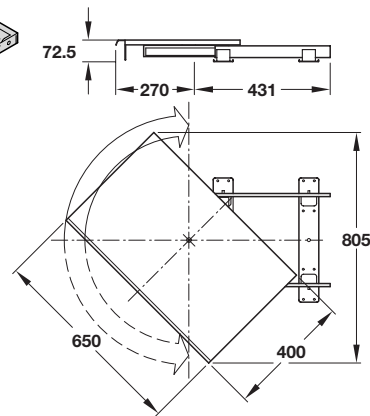

Television Extension Swivels

Colorette Extending TV Turntable

Technical data:

Load-bearing capacity: **60 kg** (132 lbs.)
 Runners: 3/4 extension, precision-made ball-cage guided
 Installed height: 72.5 mm
 Installed length: 431 mm
 Extension length: 270 mm
 Base panel dimensions: 650 x 400 mm
 Turntable range: 90° each side
 Finish: Guides: steel, galvanized
 Other parts: steel, epoxy-coated

Pull handle

Color	Cat. No.
gray brown	421.98.130

Packing: 1 pc. complete with mounting hardware

Color E Extending TV Turntable

Technical data:

Load bearing capacity: **60 kg** (132 lbs.)
 Runners: full extension, precision-made ball-cage guided
 Installed height: 72.5 mm
 Installed length: 431 mm
 Extension length: 370 mm
 Base panel dimensions: 650 x 400 mm
 Turntable range: 90° each side
 Finish: Guides: steel, galvanized
 Other parts: steel, epoxy-coated

Pull handle

Color	Cat. No.
gray brown	421.98.149

Packing: 1 pc. complete with mounting hardware

Colorvaria V Extending TV Turntable

Technical data:

Load-bearing capacity: **60 kg** (132 lbs.)
 Runners: full extension
 Installed height: 62 mm
 Installation length: 370 mm
 Extension length: 370 mm
 Base panel dimensions: 300 x 300 mm
 Turntable range: 360° (90° each side for a top plate with trim panels.)