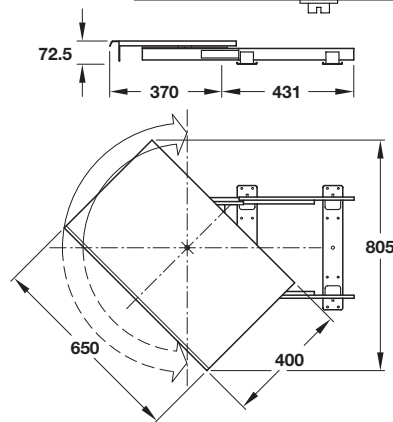

Television Extension Swivels

Colorette Extending TV Turntable

Technical data:

Load-bearing capacity: **60 kg** (132 lbs.)
 Runners: 3/4 extension, precision-made ball-cage guided
 Installed height: 72.5 mm
 Installed length: 431 mm
 Extension length: 270 mm
 Base panel dimensions: 650 x 400 mm
 Turntable range: 90° each side
 Finish: Guides: steel, galvanized
 Other parts: steel, epoxy-coated

Pull handle

Color	Cat. No.
gray brown	421.98.130

Packing: 1 pc. complete with mounting hardware

Color E Extending TV Turntable

Technical data:

Load bearing capacity: **60 kg** (132 lbs.)
 Runners: full extension, precision-made ball-cage guided
 Installed height: 72.5 mm
 Installed length: 431 mm
 Extension length: 370 mm
 Base panel dimensions: 650 x 400 mm
 Turntable range: 90° each side
 Finish: Guides: steel, galvanized
 Other parts: steel, epoxy-coated

Pull handle

Color	Cat. No.
gray brown	421.98.149

Packing: 1 pc. complete with mounting hardware

Colorvaria V Extending TV Turntable

Technical data:

Load-bearing capacity: **60 kg** (132 lbs.)
 Runners: full extension
 Installed height: 62 mm
 Installation length: 370 mm
 Extension length: 370 mm
 Base panel dimensions: 300 x 300 mm
 Turntable range: 360° (90° each side for a top plate with trim panels.)