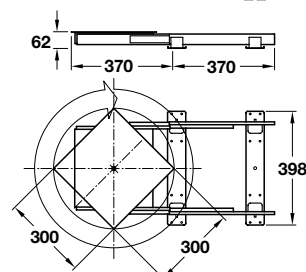

Television Extension Swivels

Colorette Extending TV Turntable

Technical data:

Load-bearing capacity: **60 kg** (132 lbs.)
 Runners: 3/4 extension, precision-made ball-cage guided
 Installed height: 72.5 mm
 Installed length: 431 mm
 Extension length: 270 mm
 Base panel dimensions: 650 x 400 mm
 Turntable range: 90° each side
 Finish: Guides: steel, galvanized
 Other parts: steel, epoxy-coated

Pull handle

Color	Cat. No.
gray brown	421.98.130

Packing: 1 pc. complete with mounting hardware

Color E Extending TV Turntable

Technical data:

Load bearing capacity: **60 kg** (132 lbs.)
 Runners: full extension, precision-made ball-cage guided
 Installed height: 72.5 mm
 Installed length: 431 mm
 Extension length: 370 mm
 Base panel dimensions: 650 x 400 mm
 Turntable range: 90° each side
 Finish: Guides: steel, galvanized
 Other parts: steel, epoxy-coated

Pull handle

Color	Cat. No.
gray brown	421.98.149

Packing: 1 pc. complete with mounting hardware

Colorvaria V Extending TV Turntable

Technical data:

Load-bearing capacity: **60 kg** (132 lbs.)
 Runners: full extension
 Installed height: 62 mm
 Installation length: 370 mm
 Extension length: 370 mm
 Base panel dimensions: 300 x 300 mm
 Turntable range: 360° (90° each side for a top plate with trim panels.)