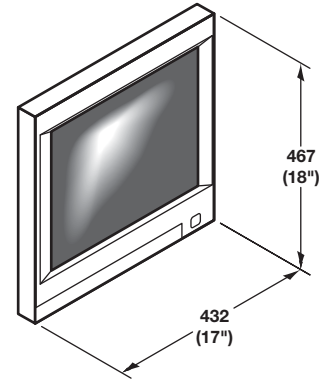

Monitor Suspension System

Flat Screen Monitors

- Keyboard width 28" is wide enough to allow a mouse to be used next to keyboard
- The same technology as the standard systems but designed to accept flat screen computer monitors

Designed to fit monitors with these maximum dimensions.

Minimum work surface depth = 24"

Set consists of:

- Flat panel arm
- 75 and 100 mm VESA mounting plates
- Keyboard tray with locking slides
- Tinted and tempered glass (1/4" thick) viewing surface
- Glare shield
- Trim grommet
- Load rating for monitor: **21 lbs.** (9.5 kg)

Material: steel, epoxy powder-coated

Glass: tinted and tempered

Glare shield, trim grommet: plastic; Color: black

Keyboard tray width	Item No.
24"	639.90.390
28"	639.90.396

Packing: 1 set (includes mounting instructions)