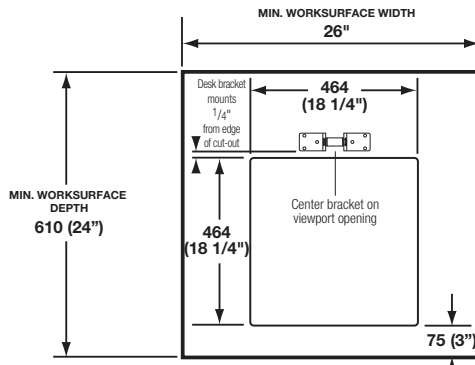

Designed to fit monitors with these maximum dimensions.

Minimum work surface depth = 24"

Set consists of:

- Flat panel arm
- 75 and 100 mm VESA mounting plates
- Keyboard tray with locking slides
- Tinted and tempered glass (1/4" thick) viewing surface
- Glare shield
- Trim grommet
- Load rating for monitor: **21 lbs.** (9.5 kg)

Material: steel, epoxy powder-coated

Glass: tinted and tempered

Glare shield, trim grommet: plastic; Color: black

Keyboard tray width	Item No.
24"	639.90.390
28"	639.90.396

Packing: 1 set (includes mounting instructions)

Detailed cut-out dimensions and mounting instructions are included with each set.

Dimensional data not binding. We reserve the right to alter specifications without notice.