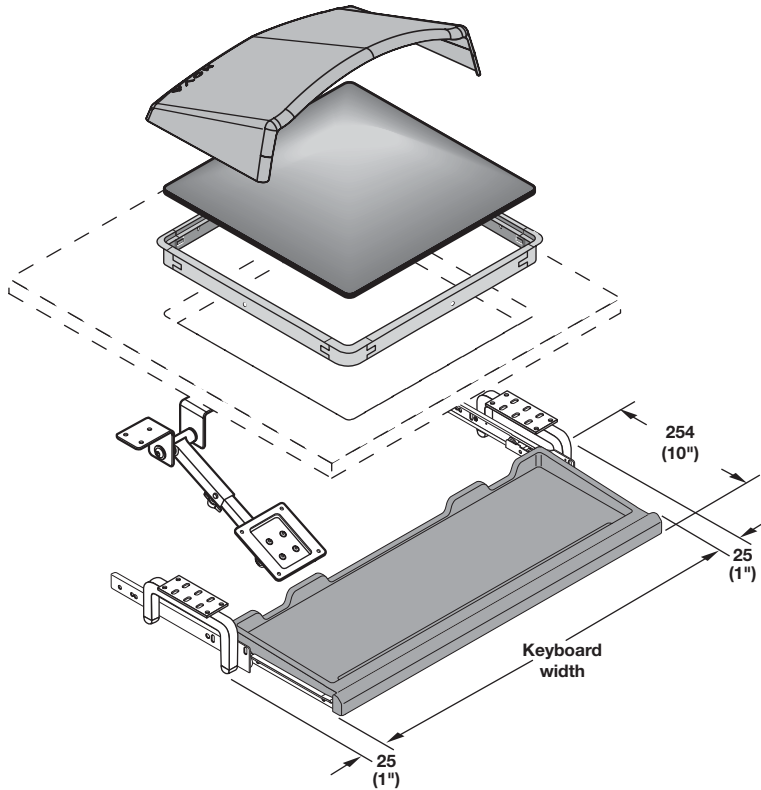

Monitor Suspension System

Flat Screen Monitors

- Keyboard width 28" is wide enough to allow a mouse to be used next to keyboard
- The same technology as the standard systems but designed to accept flat screen computer monitors

Designed to fit monitors with these maximum dimensions.

Minimum work surface depth = 24"

Set consists of:

- Flat panel arm
- 75 and 100 mm VESA mounting plates
- Keyboard tray with locking slides
- Tinted and tempered glass (1/4" thick) viewing surface
- Glare shield
- Trim grommet
- Load rating for monitor: **21 lbs.** (9.5 kg)

Material: steel, epoxy powder-coated

Glass: tinted and tempered

Glare shield, trim grommet: plastic; Color: black

Keyboard tray width	Item No.
24"	639.90.390
28"	639.90.396

Packing: 1 set (includes mounting instructions)

Detailed cut-out dimensions and mounting instructions are included with each set.

Dimensional data not binding. We reserve the right to alter specifications without notice.