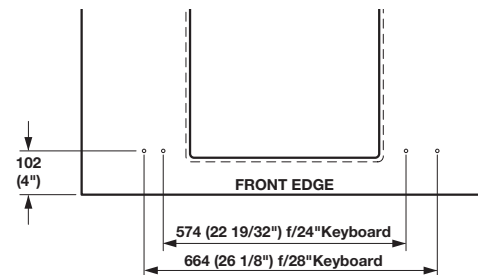

Designed to fit monitors with these maximum dimensions.

Minimum work surface depth = 24"

Set consists of:

- Flat panel arm
- 75 and 100 mm VESA mounting plates
- Keyboard tray with locking slides
- Tinted and tempered glass (1/4" thick) viewing surface
- Glare shield
- Trim grommet
- Load rating for monitor: **21 lbs.** (9.5 kg)

Material: steel, epoxy powder-coated

Glass: tinted and tempered

Glare shield, trim grommet: plastic; Color: black

Keyboard tray width	Item No.
24"	639.90.390
28"	639.90.396

Packing: 1 set (includes mounting instructions)

Detailed cut-out dimensions and mounting instructions are included with each set.

Dimensional data not binding. We reserve the right to alter specifications without notice.