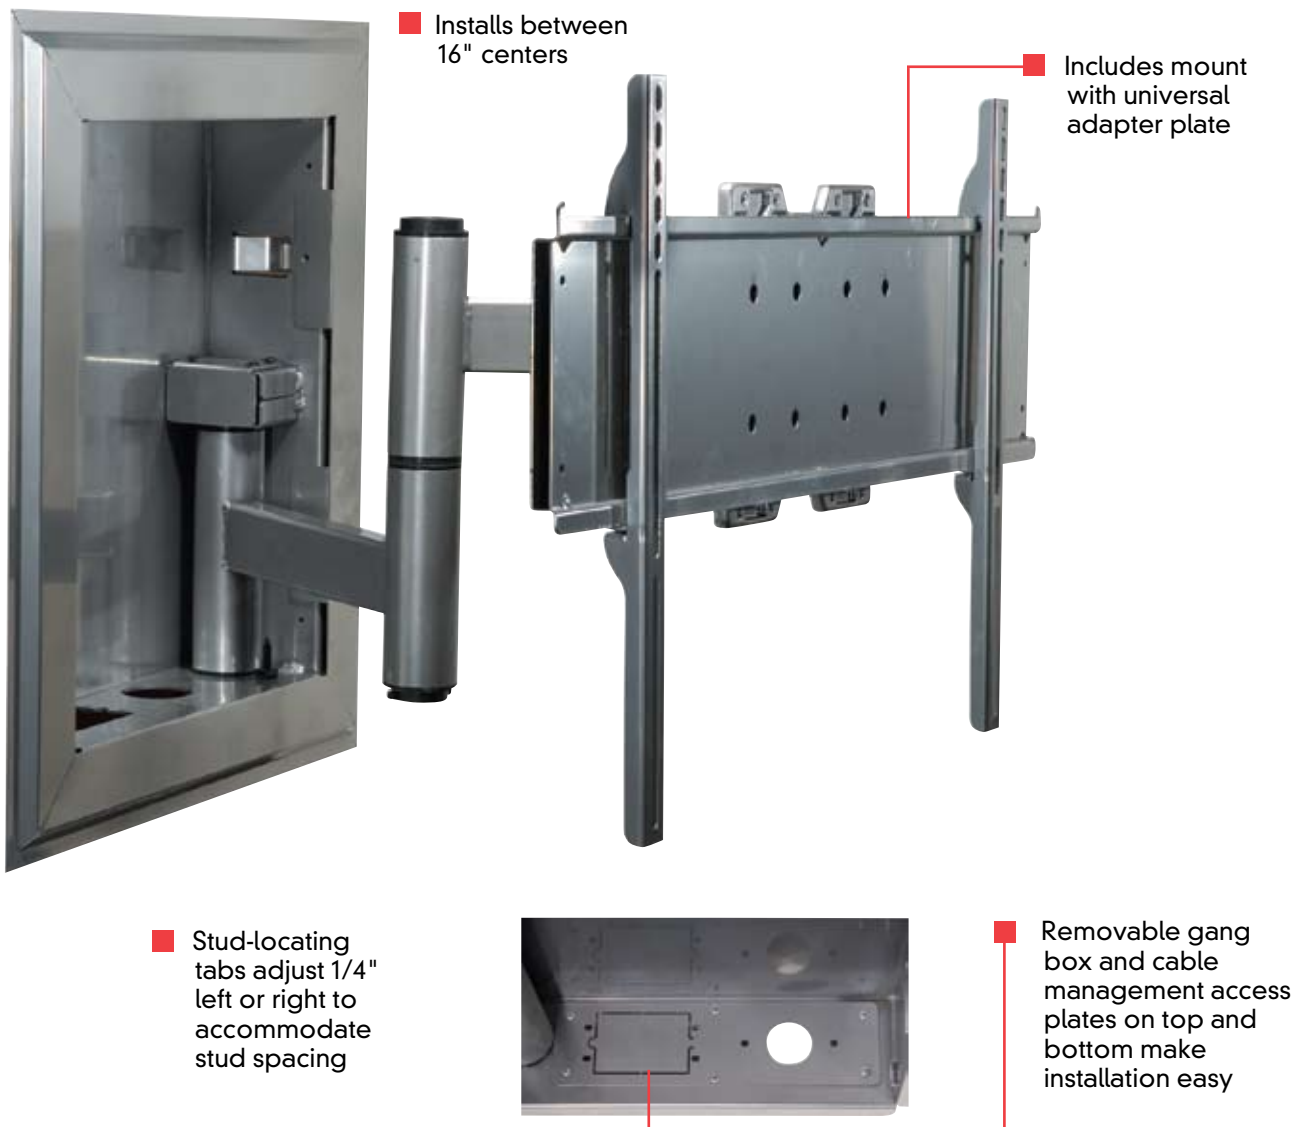

In-Wall Mount

For 32" to 71" LCD and Plasma Flat Panel Screens

NEW!

Maximize your flat panel experience by installing it against the wall with the industry's first universal in-wall mounting solution for up to 71" screens. Installation is quick and easy thanks to the mount's stud-locating tabs that fit the in-wall box snugly between 16" wood stud centers. View the flat panel screen in its virtually no-profile home position, or extend the arm over 19" to watch it anywhere else within the room. This mount is so flat, it may even allow installations to meet ADA requirements.

In-Wall Mount

For 32" to 71" LCD and Plasma Flat Panel Screens

Model Numbers

IM760PU(-S): In-Wall Mount for 32" to 60" flat panel screens

IM760P(-S): In-Wall Mount for 32" to 71" flat panel screen

Product Specifications

- IM760PU models include universal adapter plate to fit screens with mounting hole patterns up to 29.4"W x 17"H
- IM760P models include adapter plate to fit screens with VESA® 100/200x100/200x200 mm mounting holes or can be used with dedicated adapter plates
- Can be inverted to position screen to the right or left
- Decorative trim ring included for a clean look
- Installs between 16" wood stud centers
- Stud-locating tabs adjust 1/4" left or right to accommodate stud spacing
- Removable gang box and cable management access plates make installation easy

Scratch-resistant fused epoxy

High gloss black and high gloss silver

Package Specifications

IM760PU(-S): In-Wall box, mount with universal adapter plate, mounting and screen attachment hardware

IM760P(-S): In-Wall box, mount with with VESA® 100/200x100/200x200 mm mounting holes adapter plate, mounting and screen attachment hardware