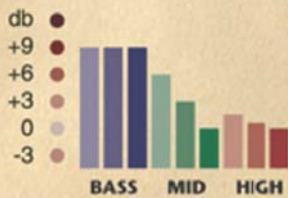

### IF YOU COULD SEE SOUND...

you would see sound waves coming from your speakers, bouncing and colliding with the walls, floor, ceiling, plus every object in the room. Each collision disrupts the natural flow and distorts the quality of the musical message.

## IF YOU COULD SEE SOUND

Speakers placed on the floor and stuck in a corner produce an uncomfortable overpowering bass and depressed mids and highs.

Speakers placed against a wall and put on the floor exaggerate the bass and muffle mid and high range sounds.

### FREQUENCY RESPONSE

2/10

4/10

7/10

10/10

Undoubtedly the best sound quality!