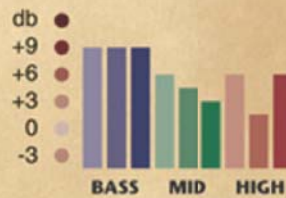

Speakers moved away from the wall but still on the floor produce an unnatural bass and uneven mid and high range of sound.

Speakers allowed to rest in a free air environment raised from the floor and away from the wall produce an even and smooth bass and a superb sound quality.

### FREQUENCY RESPONSE

2/10

4/10

7/10

10/10

Undoubtedly the best sound quality!