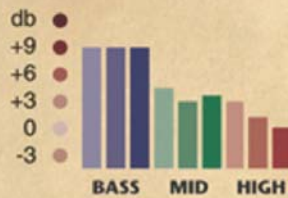

Speakers moved away from the wall but still on the floor produce an unnatural bass and uneven mid and high range of sound.

Speakers allowed to rest in a free air environment raised from the floor and away from the wall produce an even and smooth bass and a superb sound quality.

### FREQUENCY RESPONSE

2/10

4/10

7/10

10/10

Undoubtedly the best sound quality!