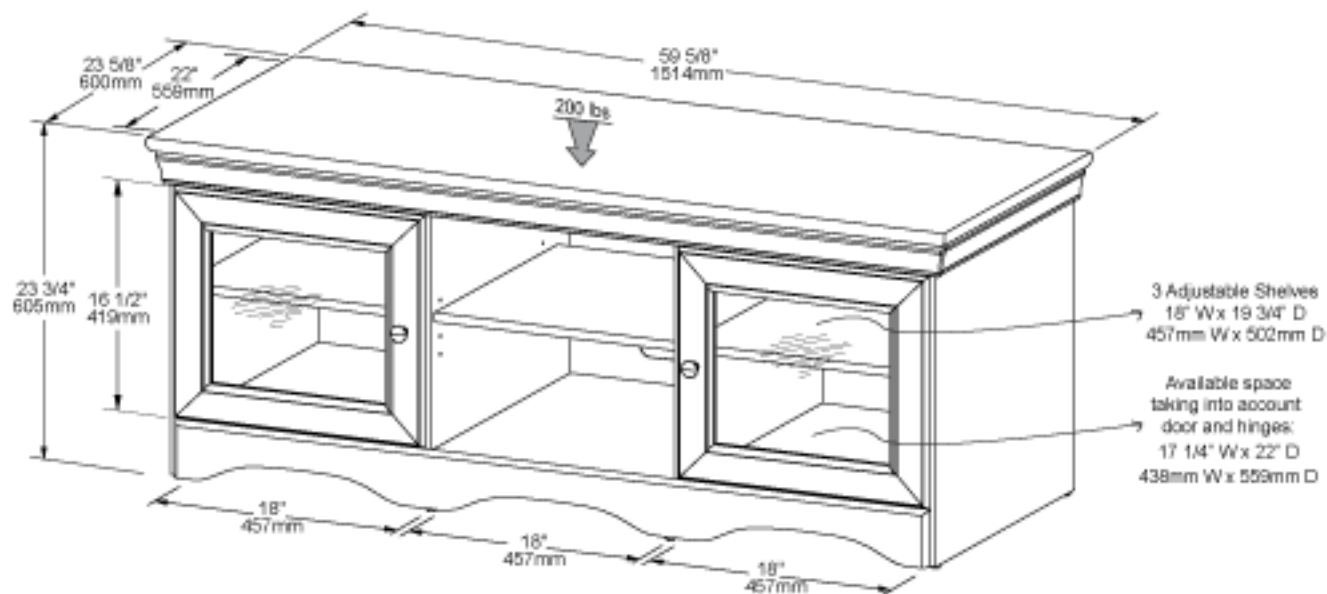

VENETO
SERIES

ABS60

**TECH
CRAFT**

GENERAL FEATURES

- 60" Wide credenza for Flat Panels and DLP TV's.
- Antique Black distressed finish.
- Molded top and shaped skirt gives it an elegant appearance.
- Framed doors to conceal components.
- Classic, elegant, functional

an **SefaCo.** Store
1-800-667-8721

ABS60

	Carton dimensions	Gross Weight	Volume	LPC code
	(h) 6 1/4" / 158mm	123.64 lbs / 56.2 kg	6 cu ft / 0.17 cu m	6-23780-00406-6
	(w) 28 5/8" / 676mm	Dimension and weight/volume information on this sheet is rounded. Specifications subject to change without notice.		
	(d) 63 1/4" / 1606mm			