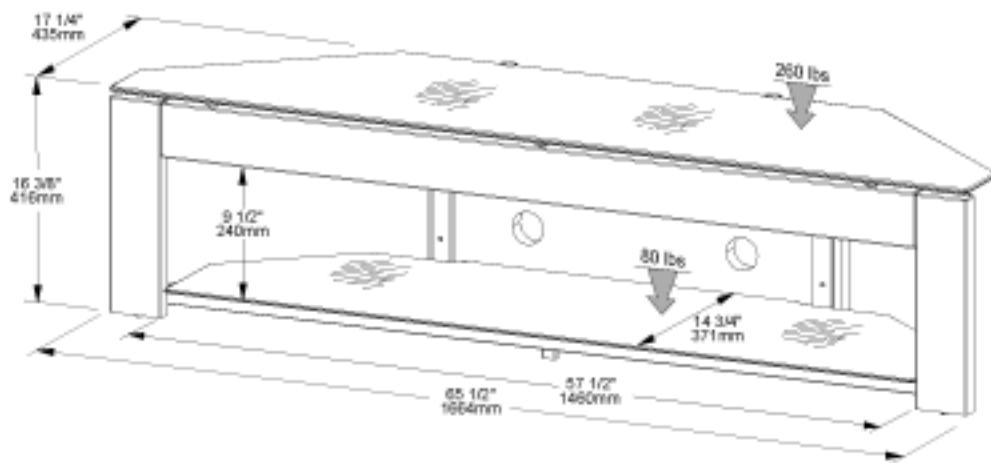

## MD65

Carton dimensions	Gross Weight	Volume	UPC code
(h) 6" / 150mm	91.3 lbs / 41.5 kg	4.69 cu ft / 0.13 cu m	6-23788-00457-4
(w) 21 3/4" / 550mm	Dimension and weight / volume information on this sheet is rounded. Specifications subject to change without notice.		
(d) 63 1/2" / 1610mm			

## MD73

Carton dimensions	Gross Weight	Volume	UPC code
(h) 6" / 150mm	85.8 lbs / 39 kg	5.28 cu ft / 0.15 cu m	6-23788-00458-1
(w) 22 1/4" / 565mm	Dimension and weight / volume information on this sheet is rounded. Specifications subject to change without notice.		
(d) 69 1/2" / 1765mm			