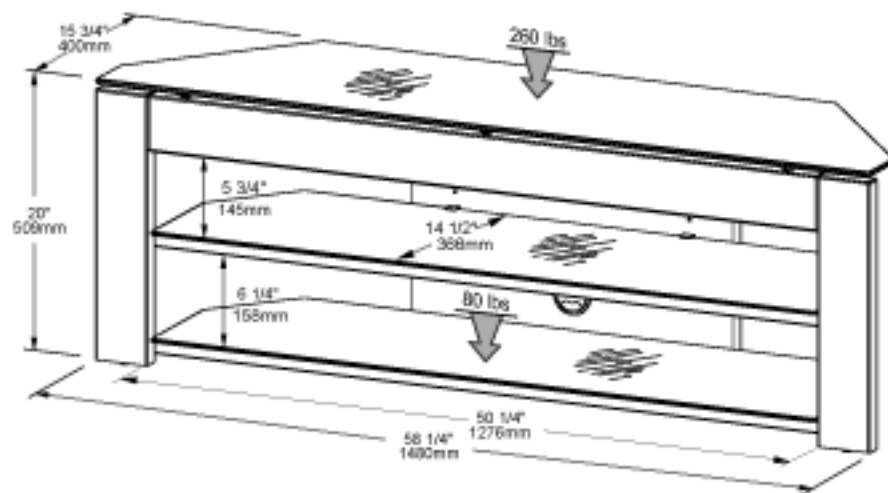

MONACO  
SERIES

MD65  
MD73

**MD-65** TV stand  
(With Mitsubishi model: WD-65833)

**MD-73** TV stand  
(With Mitsubishi model: WD-73833)

**TECH  
CRAFT**

**GENERAL FEATURES**

- Front face in glossy black finish.
- Tempered smoke glass shelves.
- Easy access to wire management.
- Easy assembly.

## MD65

Carton dimensions	Gross Weight	Volume	UPC code
(h) 6" / 150mm	91.3 lbs / 41.5 kg	4.69 cu ft / 0.13 cu m	6-23788-00457-4
(w) 21 3/4" / 550mm	Dimension and weight / volume information on this sheet is rounded. Specifications subject to change without notice.		
(d) 63 1/2" / 1610mm			

## MD73

Carton dimensions	Gross Weight	Volume	UPC code
(h) 6" / 150mm	85.8 lbs / 39 kg	5.28 cu ft / 0.15 cu m	6-23788-00458-1
(w) 22 1/4" / 565mm	Dimension and weight / volume information on this sheet is rounded. Specifications subject to change without notice.		
(d) 69 1/2" / 1765mm			